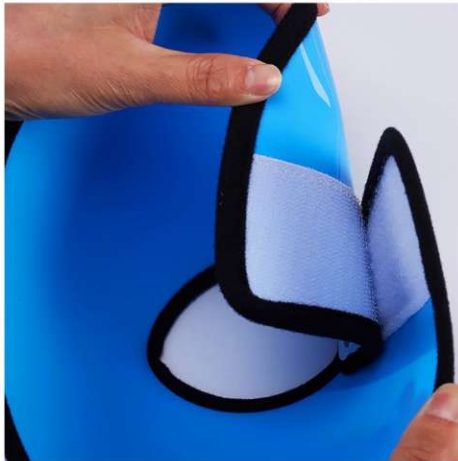

PR-3120

Size: S: Neck perimeter 7-18cm, Depth 7cm
M: Neck perimeter 12-25cm, Depth 7.7cm
L: Neck perimeter 15-34cm, Depth 8.5cm
other customized sizes.