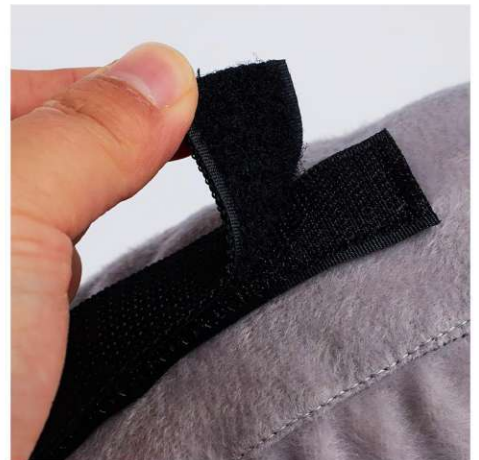

# PET RECOVERY COLLARS

**Pet Recovery Collars** are used to aid the healing process and keep your pet from licking or chewing their wounds, and can even be used temporarily to keep your pet from licking any topical ointments on their skin. They are an important tool in preventing infection or injury after a surgery or stitches. The best recovery collars for pets will keep wounds and sutures safe without causing excessive discomfort. Soft and flexible plush or fabric recovery collars offer greater comfort and flexibility than some plastic collars, but they may not protect as well and can block peripheral vision.

## Features :

- High quality materials, durable and healthy
- Varieties of materials and styles for choice
- Adjustable neck size for perfect fit
- Convenient to put on or take off
- Easy to use and clean

### PR-3101

**Size:** S: 28.5X20.5cm, Neck perimeter 15-20cm, Depth 9cm  
M: 38X27cm, Neck perimeter 20-26cm, Depth 12cm  
L: 46X32cm, Neck perimeter 26-30cm, Depth 15cm  
XL: 57X39.5cm, Neck perimeter 30-39cm, Depth 18cm  
other customized sizes.